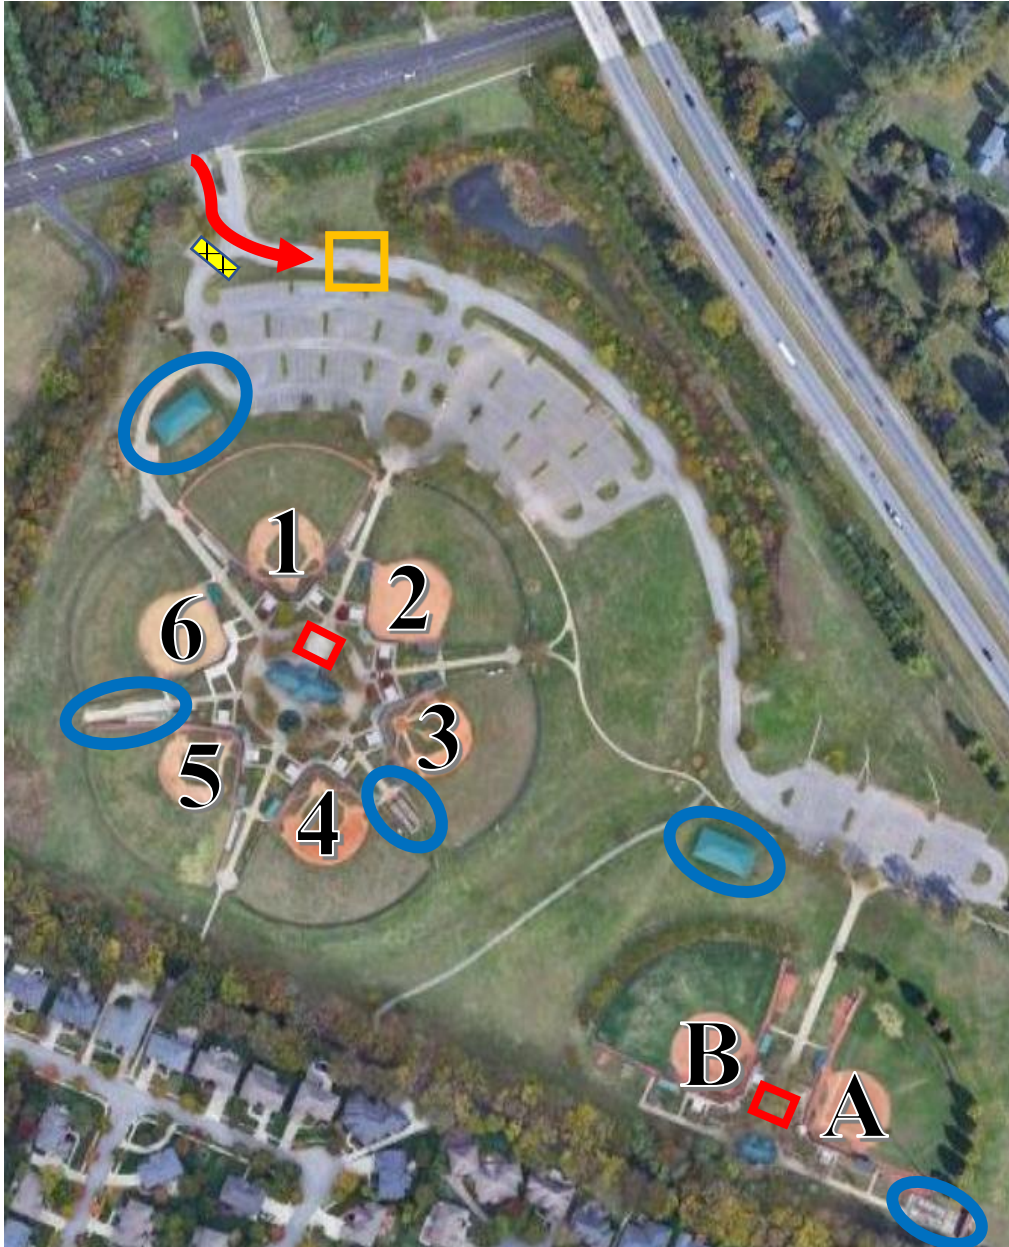

**Cardinal Run Park  
2000 Parkers Mill Road  
Lexington, KY 40513**

**Admission Gate – Orange Batting Cages – Blue Event Table – Red**