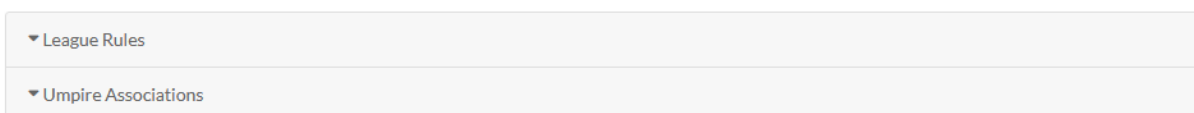

MESSAGES

- **Messages** – Important messages will be posted at the top of ALL pages within the league home page. Currently, there is a message about League Rules and our umpire association field coverage legend