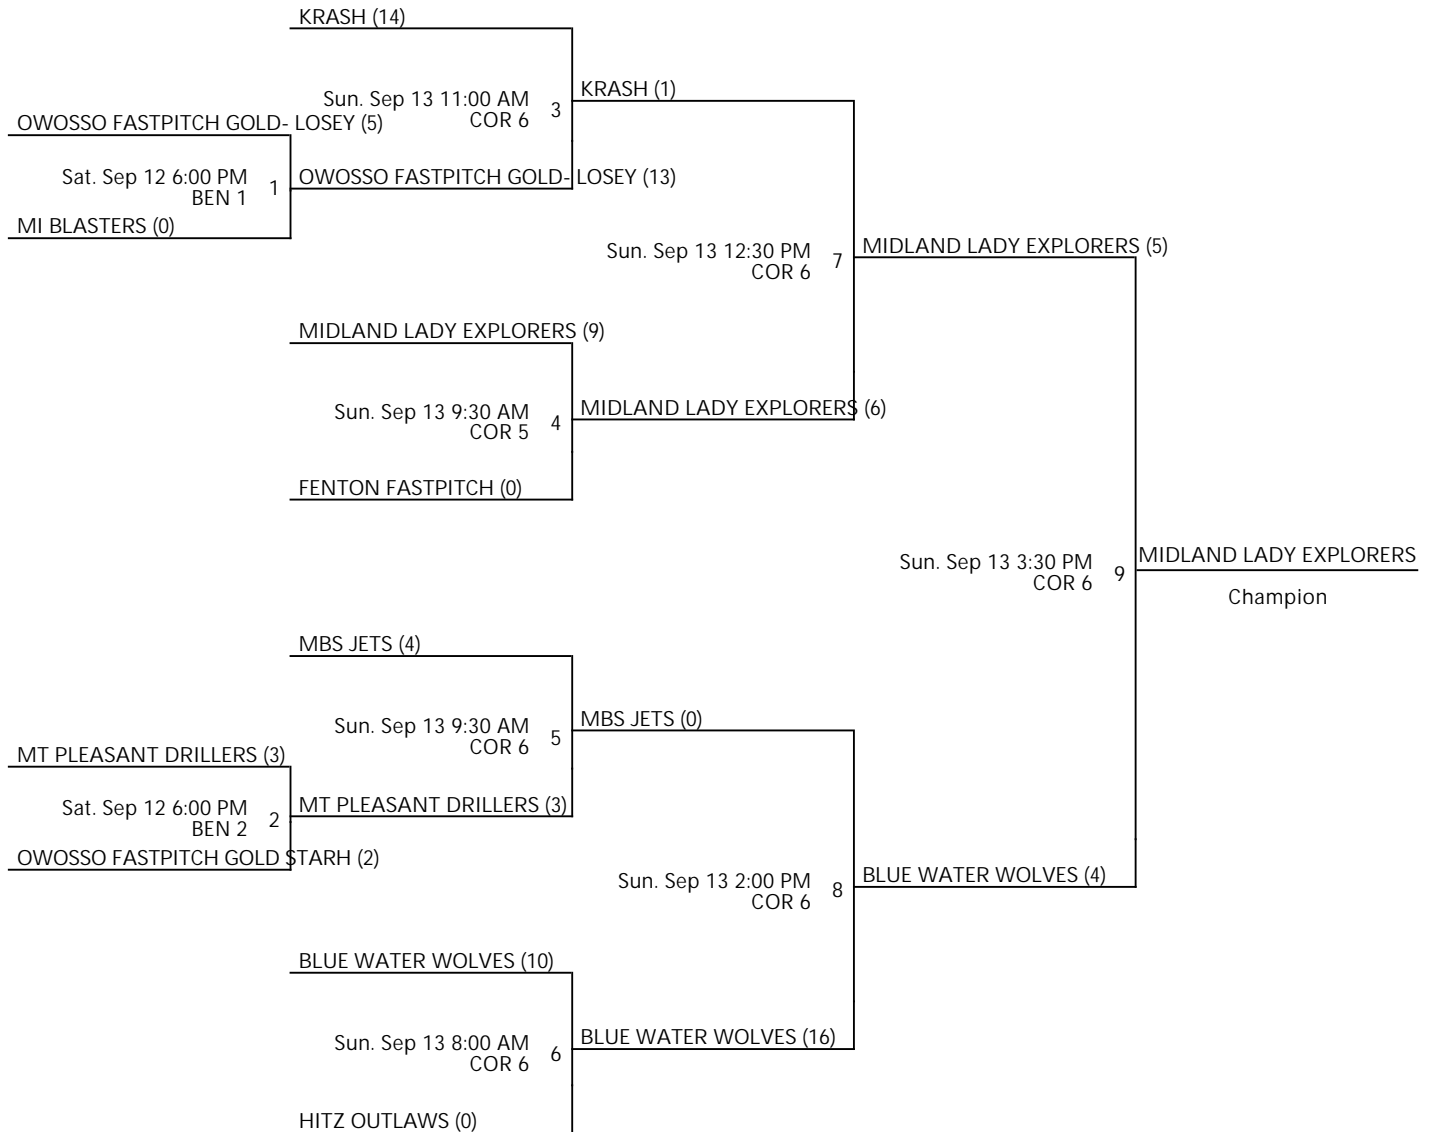

# 2020 FALL CLASSIC 12U SOFTBALL CHAMPIONSHIP

Sep 11-13, 2020

BEN 1 - BENNETT FIELDS Location 1    BEN 2 - BENNETT FIELDS Location 2    COR 5 - MITCHELL FIELDS Location 5  
COR 6 - MITCHELL FIELDS Location 6